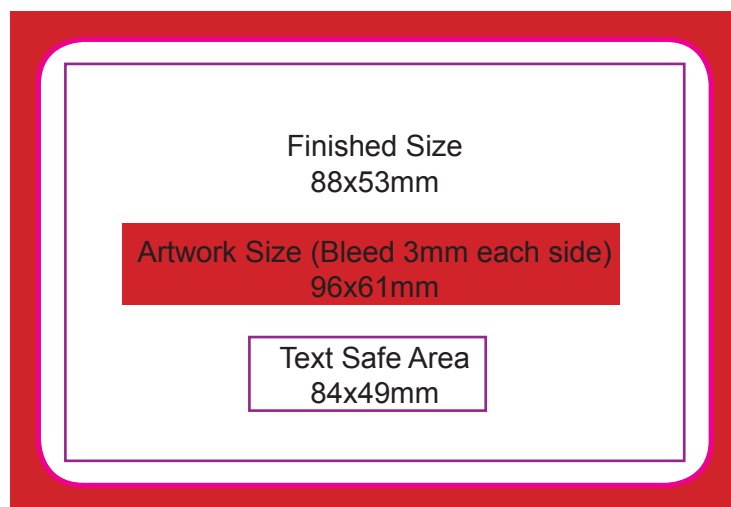

Round Corner

Artwork Specifications

How to Setup Print Ready Artwork

- Convert all text to outlines
- Embed all images and elements
- Bleed on each side - 3mm
- No trim, crop or registration marks
- Artwork supplied as a PDF
- Bitmap images no less than 130 DPI