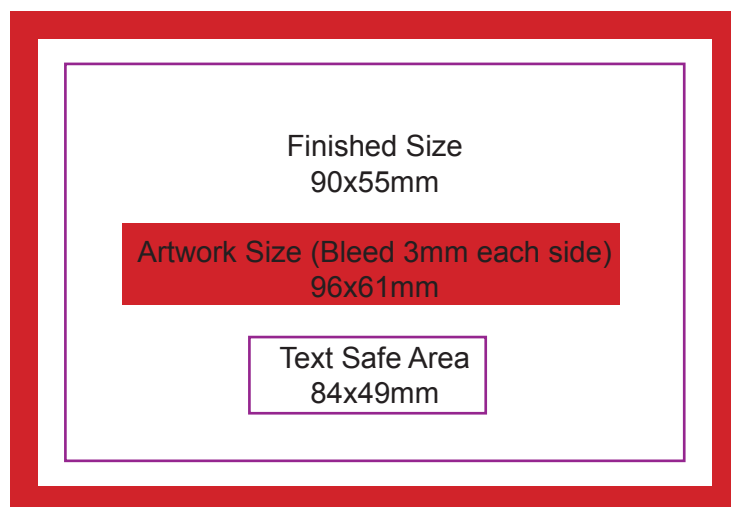

# Business Card

## Artwork Specifications

### How to Setup Print Ready Artwork

- Convert all text to outlines
- Embed all images and elements
- Bleed on each side - 3mm
- No trim, crop or registration marks
- Artwork supplied as a PDF
- Bitmap images no less than 130 DPI